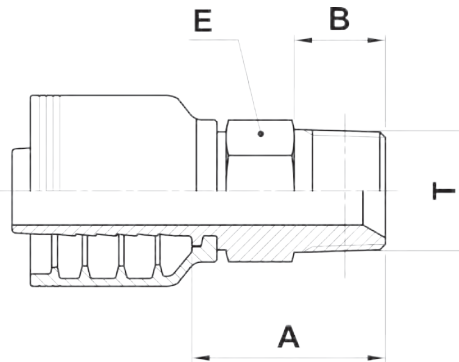

F4-PM-X

NPT API Male Extended

USE WITH TEXCEL HOSE SERIES

HS3K, HS4K, HS5K (TO SIZE 20), HS5K-XT, HS6K (TO SIZE 16), HBR1 (SIZES 12 TO 32), HBR2 (SIZES 12 TO 32), HB3K-12 & 16, HB4K-12

ONE-PIECE NO-SKIVE FITTING

CODE	HOSE			THREAD SIZE	A		B		E		Box Qty	
	SIZE	INCH	DN		[in]	[mm]	[in]	[mm]	[in]	[in]		[mm]
F4-3232-PM-X	32	2	51	2" - 11 1/2	4.37	111.0	2.01	51.0	2.56	2 9/16	65.0	3