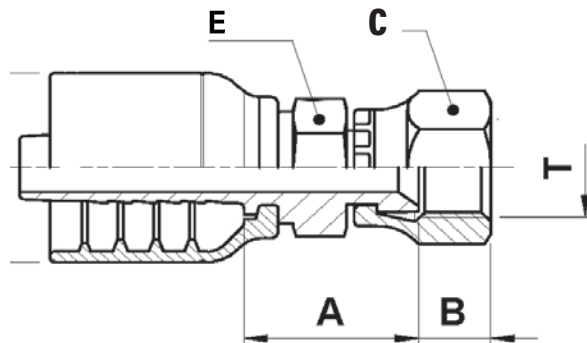

F5-JFS

JIC Female Swivel

USE WITH TEXCEL HOSE SERIES

HBR5, HBHTR5

ONE PIECE FITTING

CODE	SIZE	HOSE		THREAD SIZE	A		B		E		C		Box Qty		
		INCH	DN		[in]	[mm]	[in]	[mm]	[in]	[mm]	[in]	[mm]			
F5-0404-JFS	04	3/16	5	7/16"-20	0.77	19.5	0.34	8.7	0.44	7/16	11.1	0.55	9/16	14.0	50
F5-0505-JFS	05	1/4	6	1/2" - 20	0.85	21.5	0.37	9.5	0.55	9/16	14.0	0.67	11/16	17.0	50
F5-0606-JFS	06	5/16	8	9/16"-18	0.79	20.0	0.37	9.5	0.55	9/16	14.0	0.75	3/4	19.0	40
F5-0808-JFS	08	13/32	10	3/4"-16	1.02	26.0	0.42	10.7	0.75	3/4	19.0	0.87	7/8	22.0	25
F5-1010-JFS	10	1/2	12	7/8" - 14	1.12	28.5	0.50	12.7	0.87	7/8	22.0	1.06	1 1/16	27.0	30
F5-1212-JFS	12	5/8	16	1 1/16"-12	1.34	34.0	0.56	14.3	1.06	1 1/16	27.0	1.26	1 1/4	32.0	20
F5-1616-JFS	16	7/8	22	1 5/16"-12	1.46	37.0	0.63	15.9	1.26	1 1/4	32.0	1.50	1 1/2	38.0	12
F5-2020-JFS	20	1 1/8	28	1 5/8"-12	1.97	50.1	0.63	15.9	1.16	1 5/8	41.0	1.97	2	50.0	8
F5-2424-JFS	24	1 3/8	35	1 7/8"-12	2.10	53.4	0.73	18.6	1.97	2	50.0	2.17	2 3/16	55.0	8
F5-3232-JFS	32	1 13/16	46	2 1/2"-12	1.85	47.0	0.94	24.0	2.56	2 9/16	65.0	2.95	2 15/16	75.0	4