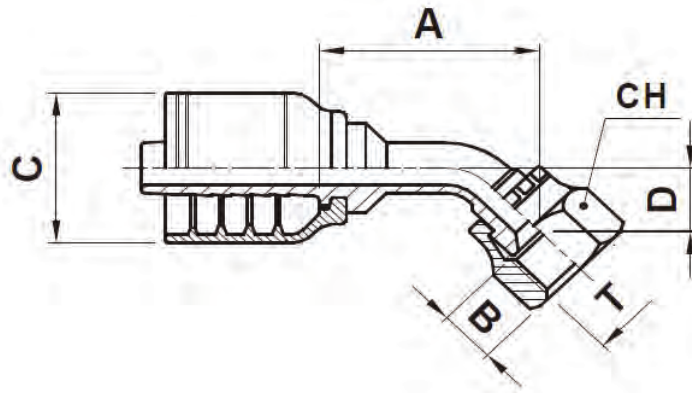

# F5-JFS45M

JIC Female Swivel 45° Bent Tube Medium Drop

## USE WITH TEXCEL HOSE SERIES

HBR5, HBHTR5

ONE PIECE FITTING

CODE	HOSE				A		B		D		C		Box Qty	
	SIZE	INCH	DN	THREAD SIZE	[in]	[mm]	[in]	[mm]	[in]	[mm]	[in]	[mm]		
F5-0404-JFS45M	04	3/16	5	7/16"-20	1.39	35.3	0.34	8.7	0.44	11.1	0.55	9/16	14.0	50
F5-0606-JFS45M	06	5/16	8	9/16"-18	1.22	30.9	0.37	9.5	0.48	12.1	0.75	3/4	19.0	30
F5-0808-JFS45M	08	13/32	10	3/4" - 16	1.67	42.5	0.41	10.3	0.59	15.0	0.87	7/8	22.0	25
F5-1010-JFS45M	10	1/2	12	7/8" - 14	1.91	48.5	0.49	12.5	0.83	21.2	1.06	1 1/16	27.0	30
F5-1212-JFS45M	12	5/8	16	1 1/16"-12	2.52	64.0	0.56	14.3	1.06	26.9	1.26	1 1/4	32.0	15
F5-1616-JFS45M	16	7/8	22	1 5/16"-12	3.60	91.5	0.64	16.3	1.27	32.2	1.50	1 1/2	38.0	8