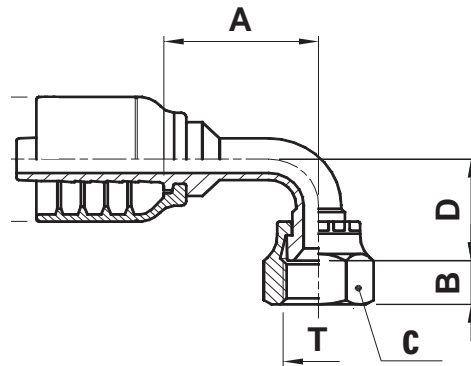

F5-JFS90M

JIC Female Swivel 90° Bent Tube Medium Drop

USE WITH TEXCEL HOSE SERIES

HBR5, HBHTR5

ONE PIECE FITTING

CODE	HOSE			THREAD SIZE	A		B		D		C			Box Qty
	SIZE	INCH	DN		[in]	[mm]	[in]	[mm]	[in]	[mm]	[in]	[in]	[mm]	
F5-0404-JFS90M	04	3/16	5	7/16"-20	1.17	27.2	0.34	8.7	1.14	29.0	0.55	9/16	14.0	50
F5-0606-JFS90M	06	5/16	8	9/16"-18	1.05	26.8	0.37	9.5	0.90	23.0	0.75	3/4	19.0	40
F5-0808-JFS90M	08	13/32	10	3/4" - 16	1.37	31.5	0.40	10.3	1.18	30.0	0.87	7/8	22.0	50
F5-1010-JFS90M	10	1/2	12	7/8" - 14	1.45	36.8	0.49	12.5	1.59	40.5	1.06	1 1/16	27.0	20
F5-1212-JFS90M	12	5/8	16	1 1/16"-12	2.12	48.5	0.56	14.3	2.16	45.5	1.26	1 1/4	32.0	15
F5-1616-JFS90M	16	7/8	22	1 5/16"-12	3.12	79.5	0.64	16.3	2.79	71.0	1.50	1 1/2	38.0	6