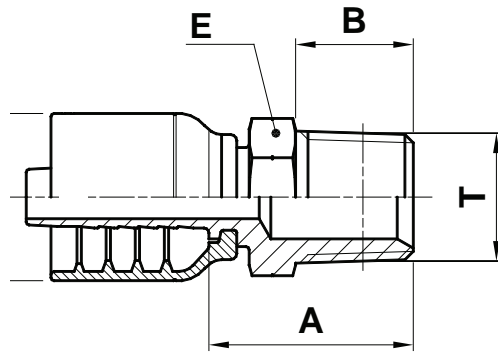

F5-PM

NPT Male

USE WITH TEXCEL HOSE SERIES

HBR5, HBHTR5

ONE PIECE FITTING

CODE	HOSE			THREAD SIZE	A		B		E		Box Qty	
	SIZE	INCH	DN		[in]	[mm]	[in]	[mm]	[in]	[in]		[mm]
F5-0404-PM	04	3/16	5	1/4" - 18	1.00	25.5	0.55	14.0	0.55	9/16	14.0	50
F5-0504-PM	05	1/4	6	1/4" - 18	1.04	26.5	0.55	14.0	0.50	9/16"	4.0	50
F5-0606-PM	06	5/16	8	3/8" - 18	1.10	28.0	0.55	14.0	0.75	3/4	19.0	50
F5-0808-PM	08	13/32	10	1/2" - 14	1.30	33.0	0.75	19.0	0.87	7/8	22.0	30
F5-1212-PM	12	5/8	16	3/4" - 14	1.61	41.0	0.75	19.0	1.06	1 1/16	27.0	25
F5-1616-PM	16	7/8	22	1" - 11.1/2"	1.87	47.5	0.94	24.0	1.42	1 7/16	36.0	12
F5-2020-PM	20	1 1/8	28	1 1/4"-11.1/2"	2.35	59.5	0.96	24.5	1.81	1 13/16	46.0	10
F5-2424-PM	24	1 3/8	35	1 1/2"-11.1/2"	2.38	60.5	1.00	25.5	1.97	2	50.0	8
F5-3232-PM	32	1 13/16	46	2" - 11.1/2"	2.95	75.0	1.02	26.0	2.56	2 9/16	65.0	4