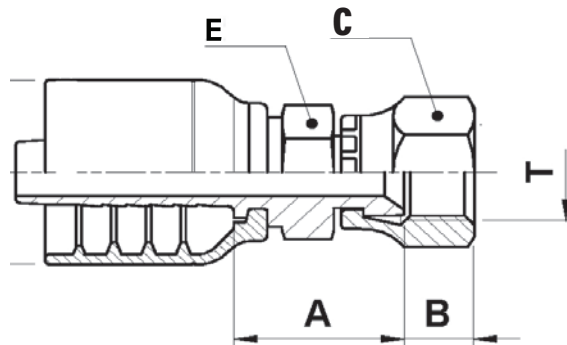

F5-SFS

SAE Female Swivel

USE WITH TEXCEL HOSE SERIES

HBR5, HBHTR5

ONE PIECE FITTING

| CODE | HOSE | | | THREAD SIZE | A | | B | | E | | C | | Box Qty | | |
|-------------|------|--------|----|--------------|------|------|------|------|------|--------|------|------|---------|------|----|
| | SIZE | INCH | DN | | [in] | [mm] | [in] | [mm] | [in] | [in] | [mm] | [in] | | [mm] | |
| F5-0404-SFS | 04 | 3/16" | 5 | 7/16" - 20 | 0.81 | 20.5 | 0.34 | 8.7 | 0.55 | 9/16 | 14.0 | 0.55 | 9/16 | 14.0 | 50 |
| F5-0606-SFS | 06 | 5/16" | 8 | 5/8" - 18 | 0.95 | 24.0 | 0.43 | 10.8 | 0.75 | 3/4 | 19.0 | 0.87 | 7/8 | 22.0 | 30 |
| F5-0808-SFS | 08 | 13/32" | 10 | 3/4" - 16 | 1.10 | 28.0 | 0.42 | 10.6 | 0.75 | 3/4 | 19.0 | 0.87 | 7/8 | 22.0 | 50 |
| F5-0810-SFS | 08 | 13/32" | 10 | 7/8" - 14 | 1.12 | 28.5 | 0.50 | 12.7 | 0.87 | 7/8 | 22.0 | 1.06 | 1 1/16 | 27.0 | 40 |
| F5-1212-SFS | 12 | 5/8" | 16 | 1 1/16" - 14 | 1.23 | 31.2 | 0.57 | 14.4 | 1.06 | 1 1/16 | 27.0 | 1.26 | 1 1/4 | 32.0 | 10 |