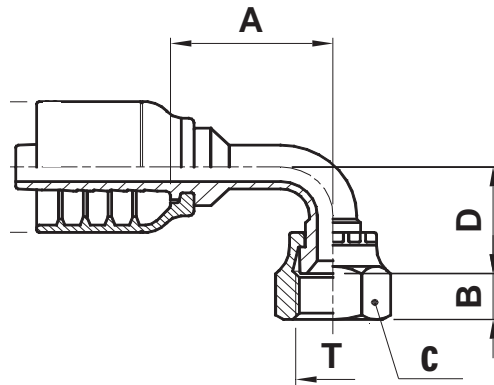

F5-SFS90M

SAE Female Swivel 90° Bent Tube Medium Drop

USE WITH TEXCEL HOSE SERIES

HBR5, HBHTR5

ONE PIECE FITTING

CODE	HOSE			THREAD SIZE	A		B		D		C		Box Qty	
	SIZE	INCH	DN		[in]	[mm]	[in]	[mm]	[in]	[mm]	[in]	[mm]		
F5-0606-SFS90M	06	5/16"	8	5/8" - 18	1.20	30.5	0.43	10.8	1.26	32.0	0.87	7/8	22.0	40