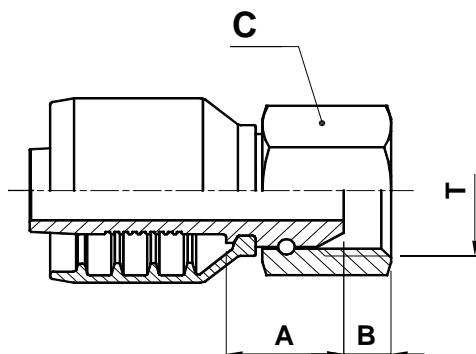

F6-BFS

BSPP Female Swivel

USE WITH TEXCEL HOSE SERIES

HS5K (size 24 to 32), HS6K (size 20 to 32)

ONE PIECE FITTING

CODE	HOSE			THREAD SIZE	A		B		C		Box Qty	
	SIZE	INCH	DN		[in]	[mm]	[in]	[mm]	[in]	[in]		[mm]
F6-2020-BFS	20	1 ¼	31	1 ¼" 11	1.45	36.8	0.39	10.0	1.97	2	50.0	6
F6-2424-BFS	24	1 ½	38	1 ½" - 11	1.50	38.0	0.47	12.0	2.17	2 ⅜	55.0	4
F6-3232-BFS	32	2	51	2" - 11	1.72	43.6	0.63	16.0	2.76	2 ¾	70.0	3