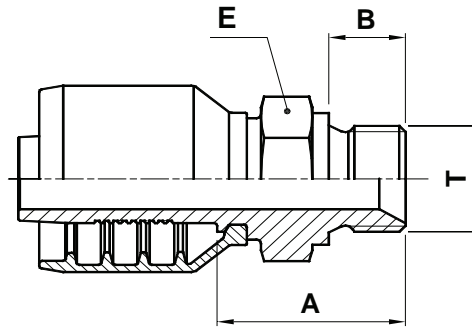

F6-BPM

BSPP Male

USE WITH TEXCEL HOSE SERIES

HS5K (size 24 to 32), HS6K (size 20 to 32)

ONE PIECE FITTING

CODE	HOSE			THREAD SIZE	A		B		E		Box Qty	
	SIZE	INCH	DN		[in]	[mm]	[in]	[mm]	[in]	[in]		[mm]
F6-2424-BPM	24	1 1/2	38	1 1/2" - 11	2.07	52.5	0.87	22.0	2.17	2 3/16	55.0	4
F6-3232-BPM	32	2	51	2" - 11	2.65	67.2	0.98	25.0	2.76	2 3/4	70.0	3