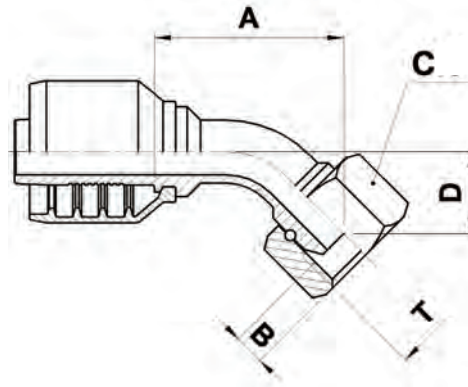

F6-BSPFS45

BSPF Female Swivel 45° Bend Tube

USE WITH TEXCEL HOSE SERIES

HS5K (size 24 to 32), HS6K (size 20 to 32)

ONE PIECE FITTING

CODE	HOSE			THREAD SIZE	A		B		D		C		Box Qty	
	SIZE	INCH	DN		[in]	[mm]	[in]	[mm]	[in]	[mm]	[in]	↻ [in]		[mm]
F6-2020-BSPFS45	20	1 ¼	31	1 ¼" - 11	3.90	99.0	0.39	10.0	1.48	37.5	1.97	2	50.0	6