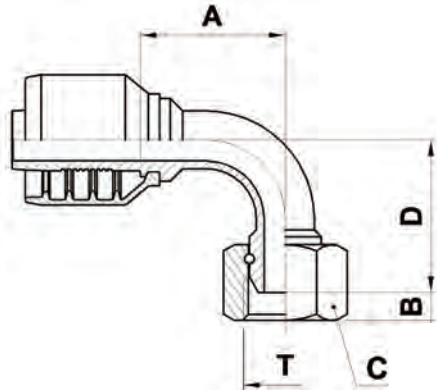

# F6-BSPFS90

BSPP Female Swivel 90° Bend Tube

## USE WITH TEXCEL HOSE SERIES

HS5K (size 24 to 32), HS6K (size 20 to 32)

ONE PIECE FITTING

CODE	HOSE			THREAD SIZE	A		B		D		C			Box Qty
	SIZE	INCH	DN		[in]	[mm]	[in]	[mm]	[in]	[mm]	[in]	[in]	[mm]	
F6-2020-BSPFS90	20	1 1/4	31	1 1/4" - 11	3.44	87.5	0.39	10.0	3.03	77.0	1.97	2	50.0	5