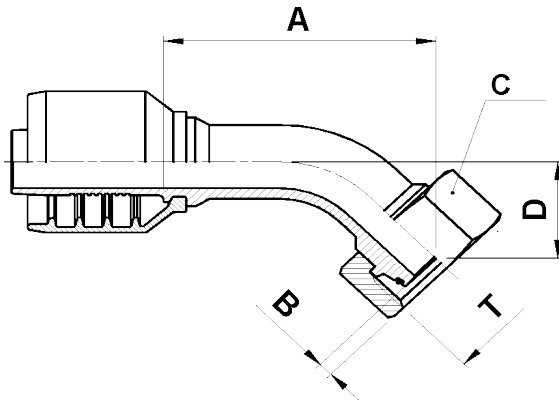

F6-DHFS45

Metric DIN Heavy Female O-Ring Swivel 45° Bend

USE WITH TEXCEL HOSE SERIES

HS5K (size 24 to 32), HS6K (size 20 to 32)

ONE PIECE FITTING

CODE	HOSE			THREAD SIZE	TUBE SIZE	A		B		D		C		Box Qty	
	SIZE	INCH	DN			[in]	[mm]	[in]	[mm]	[in]	[mm]	[in]	[mm]		
F6-2052-DHFS45	20	1 ¼	31	M52X2	38S	4.85	123.3	0.26	6.5	1.80	45.6	2.36	2 ⅜	60.0	4
F6-2452-DHFS45	24	1 ½	38	M52X2	38S	5.12	130.0	0.26	6.5	1.86	47.2	2.36	2 ⅜	60.0	4