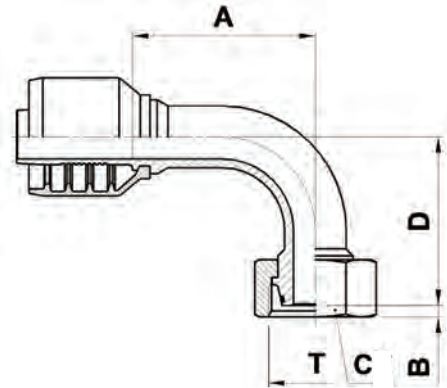

F6-DHFS90

Metric DIN Heavy Female O-Ring Swivel 90° Bend

USE WITH TEXCEL HOSE SERIES

HS5K (size 24 to 32), HS6K (size 20 to 32)

ONE PIECE FITTING

| CODE | HOSE | | | THREAD SIZE | TUBE SIZE | A | | B | | D | | C | | Box Qty | |
|----------------|------|------|----|-------------|-----------|------|-------|------|------|------|------|------|------|---------|---|
| | SIZE | INCH | DN | | | [in] | [mm] | [in] | [mm] | [in] | [mm] | [in] | [mm] | | |
| F6-2052-DHFS90 | 20 | 1 ¼ | 31 | M52X2 | 38S | 4.09 | 104.0 | 0.26 | 6.5 | 3.76 | 95.6 | 2.36 | 2 ¾ | 60.0 | 5 |