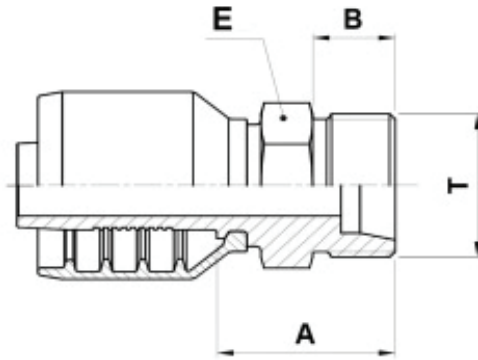

F6-DHM

Metric DIN Heavy Male

USE WITH TEXCEL HOSE SERIES

HS5K (size 24 to 32), HS6K (size 20 to 32)

ONE PIECE FITTING

CODE	HOSE			THREAD SIZE	TUBE SIZE	A		B		E			Box Qty
	SIZE	INCH	DN			[in]	[mm]	[in]	[mm]	[in]	[in]	[mm]	
F6-2052-DHM	20	1 1/4	38	M52X2	38S	1.96	49.9	0.97	22.0	2.17	2 3/16	55.0	5