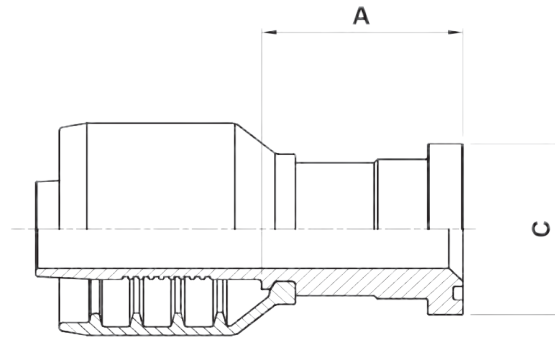

F6-FL

Code 61 Flange

USE WITH TEXCEL HOSE SERIES

HS5K (size 24 to 32), HS6K (size 20 to 32)

ONE-PIECE NO-SKIVE FITTING

CODE	HOSE			FLANGE	A		C		Box Qty
	SIZE	INCH	DN		[in]	[mm]	[in]	[mm]	
F6-2020-FL	20	1 ¼	31	1 ¼"	2.03	51.5	2.00	50.8	6
F6-2024-FL	20	1 ¼	31	1 ½"	2.42	61.5	2.37	60.3	6
F6-2424-FL	24	1 ½	38	1 ½"	2.44	62.0	2.37	60.3	6
F6-2432-FL	24	1 ½	38	2"	3.03	77.0	2.81	71.4	3
F6-3232-FL	32	2	51	2"	3.77	95.7	2.81	71.4	3