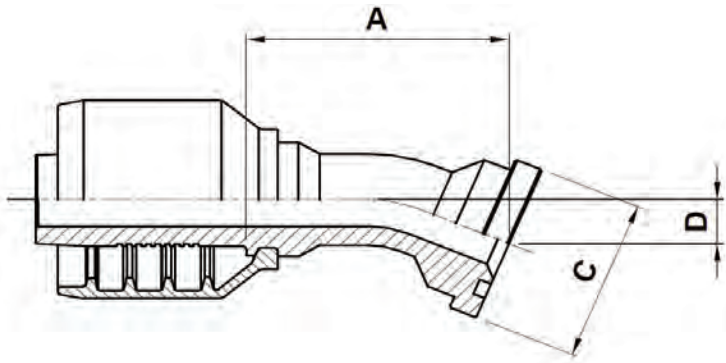

F6-FL22.5

Code 61 Flange 22.5° Bend

USE WITH TEXCEL HOSE SERIES

HS5K (size 24 to 32), HS6K (size 20 to 32)

ONE-PIECE NO-SKIVE FITTING

CODE	HOSE			FLANGE	A		C		D		Box Qty
	SIZE	INCH	DN		[in]	[mm]	[in]	[mm]	[in]	[mm]	
F6-2020-FL22.5	20	1 ¼	31	1 ¼"	3.21	81.5	2.00	50.8	0.53	13.5	4
F6-2024-FL22.5	20	1 ¼	31	1 ½"	3.39	86.0	2.37	60.3	0.53	13.5	4