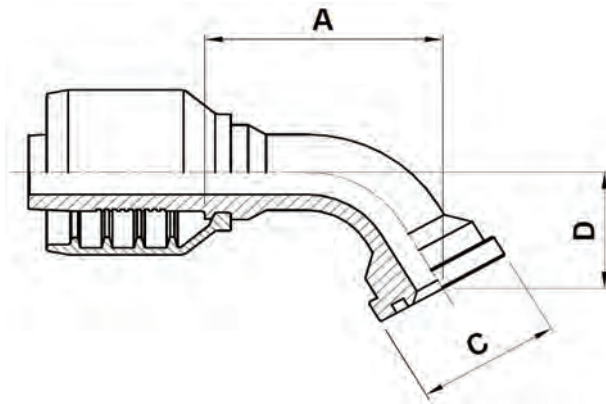

F6-FL67.5

Code 61 Flange 67.5° Bend

USE WITH TEXCEL HOSE SERIES

HS5K (size 24 to 32), HS6K (size 20 to 32)

ONE-PIECE NO-SKIVE FITTING

CODE	HOSE			FLANGE	A		C		D		Box Qty
	SIZE	INCH	DN		[in]	[mm]	[in]	[mm]	[in]	[mm]	
F6-2020-FL67.5	20	1 1/4	31	1 1/4"	3.76	95.6	2.00	50.8	1.98	50.3	6