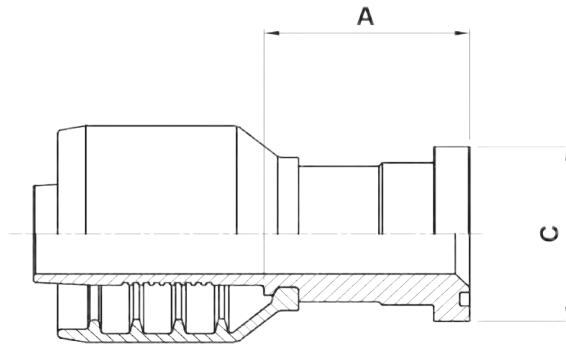

## USE WITH TEXCEL HOSE SERIES

HS5K (size 24 to 32), HS6K (size 20 to 32)

ONE-PIECE NO-SKIVE FITTING

CODE	HOSE			FLANGE	A		C		Box Qty
	SIZE	INCH	DN		[in]	[mm]	[in]	[mm]	
F6-2016-FLH	20	1 ¼	31	1"	3.03	76.9	2.13	54.0	5
F6-2020-FLH	20	1 ¼	31	1 ¼"	3.03	76.9	2.13	54.0	6
F6-2024-FLH	20	1 ½	31	1 ½"	3.20	81.4	2.50	63.5	3
F6-2424-FLH	24	1 ½	38	1 ½"	3.23	82.0	2.50	63.5	3
F6-3232-FLH	32	2	51	2"	4.56	115.7	3.13	79.4	3