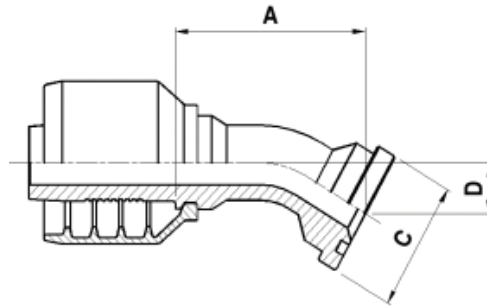

F6-FLH30

Code 62 Flange 30° Bend

USE WITH TEXCEL HOSE SERIES

HS5K (size 24 to 32), HS6K (size 20 to 32)

ONE-PIECE NO-SKIVE FITTING

CODE	HOSE			FLANGE	A		C		D		Box Qty
	SIZE	INCH	DN		[in]	[mm]	[in]	[mm]	[in]	[mm]	
F6-2424-FLH30	24	1 1/2	38	1 1/2"	5.81	147.5	2.50	63.5	1.14	29.0	3