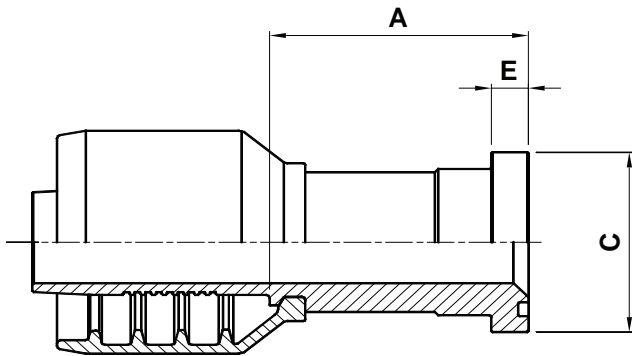

## USE WITH TEXCEL HOSE SERIES

HS5K (size 24 to 32), HS6K (size 20 to 32)

ONE-PIECE NO-SKIVE FITTING

CODE	SIZE	HOSE		FLANGE	A		C		E		Box Qty
		INCH	DN		[in]	[mm]	[in]	[mm]	[in]	[mm]	
F6-2020-FLHC	20	1 ¼	31	1 ¼"	2.99	76.0	2.13	54.0	0.57	14.5	5
F6-2024-FLHC	20	1 ¼	31	1 ½"	3.31	84.0	2.50	63.5	0.57	14.5	5
F6-2424-FLHC	24	1 ½	38	1 ½"	3.31	84.0	2.50	63.5	0.57	14.5	3
F6-2432-FLHC	24	1 ½	38	2"	3.31	84.0	2.50	63.5	0.57	14.5	3