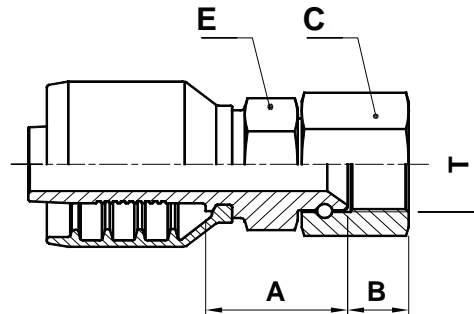

F6-JFS

JIC Female Swivel

USE WITH TEXCEL HOSE SERIES

HS5K (size 24 to 32), HS6K (size 20 to 32)

ONE-PIECE NO-SKIVE FITTING

CODE	HOSE			THREAD SIZE	A		B		E		C			Box Qty	
	SIZE	INCH	DN		[in]	[mm]	[in]	[mm]	[in]	↗[in]	[mm]	[in]	↗[in]		[mm]
F6-2020-JFS	20	1 ¼	31	1 5/8" - 12	2.03	51.5	0.63	16.0	1.61	1 5/8	41.0	1.97	2	50.0	6
F6-2424-JFS	24	1 ½	38	1 7/8" - 12	2.14	54.4	0.73	18.5	1.97	2	50.0	2.17	2 3/16	55.0	4
F6-3232-JFS	32	2	51	2 ½" - 12	3.05	77.5	0.94	24.0	2.56	2 9/16	65.0	2.95	2 15/16	75.0	3