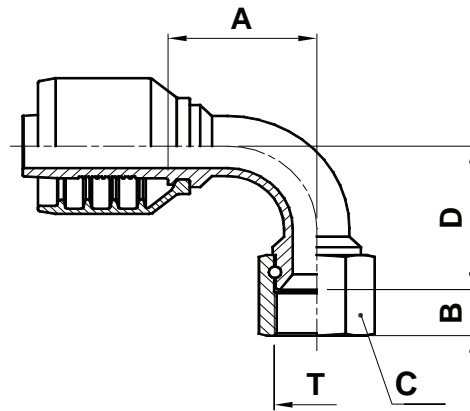

F6-JFS90M

JIC Female Swivel 90° Bent Tube Medium Drop

USE WITH TEXCEL HOSE SERIES

HS5K (size 24 to 32), HS6K (size 20 to 32)

ONE-PIECE NO-SKIVE FITTING

CODE	HOSE			A		B		D		C		Box Qty		
	SIZE	INCH	DN	THREAD SIZE	[in]	[mm]	[in]	[mm]	[in]	[mm]	[in]		↻ [in]	[mm]
F6-2020-JFS90M	20	1 ¼	31	1 5/8" - 12	3.41	86.5	0.63	16.0	3.03	77.0	1.97	2	50.0	6
F6-2424-JFS90M	24	1 ½	38	1 7/8" - 12	4.19	106.3	0.73	18.5	3.94	100.0	2.17	2 3/16	55.0	3
F6-3232-JFS90M	32	2	51	2 ½" - 12	6.07	154.3	0.94	24.0	5.51	140.0	2.95	2 15/16	75.0	1