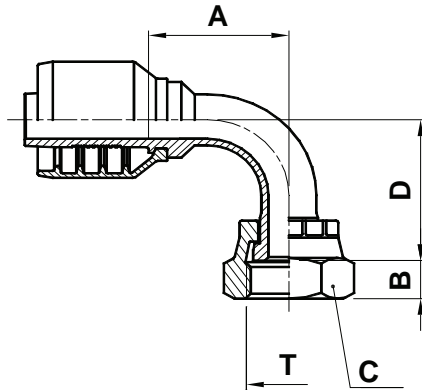

F6-OFS90M

ORFS Female Swivel 90° Bend Tube

USE WITH TEXCEL HOSE SERIES

HS5K (size 24 to 32), HS6K (size 20 to 32)

ONE PIECE FITTING

CODE	HOSE			THREAD SIZE	A		B		D		C		Box Qty	
	SIZE	INCH	DN		[in]	[mm]	[in]	[mm]	[in]	[mm]	[in]	↗ [in]		[mm]
F6-2020-OFS90M	20	1 ¼	31	1 11/16" - 12	3.44	87.5	0.58	14.8	3.03	77.0	1.97	2	50.0	6