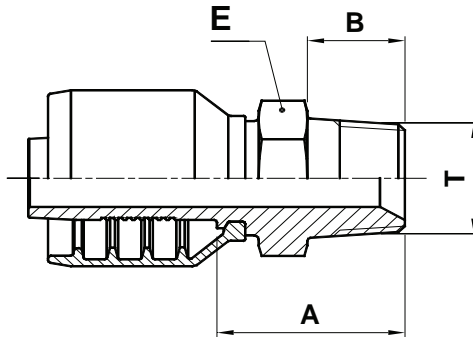

F6-PM

NPT Male

USE WITH TEXCEL HOSE SERIES

HS5K (size 24 to 32), HS6K (size 20 to 32)

ONE-PIECE NO-SKIVE FITTING

CODE	SIZE	HOSE		THREAD SIZE	A		B		E		Box Qty	
		INCH	DN		[in]	[mm]	[in]	[mm]	[in]	[in]		[mm]
F6-2020-PM	20	1 ¼	31	1 ¼" - 1 ½"	2.48	62.9	0.96	24.5	1.81	1 13/16	46.0	6
F6-2424-PM	24	1 ½	38	1 ½" - 1 ½"	2.42	61.5	1.00	25.5	1.97	2	50.0	4
F6-3232-PM	32	2	51	2" - 1 ½"	3.14	79.7	1.02	26.0	2.56	2 5/16	65.0	3