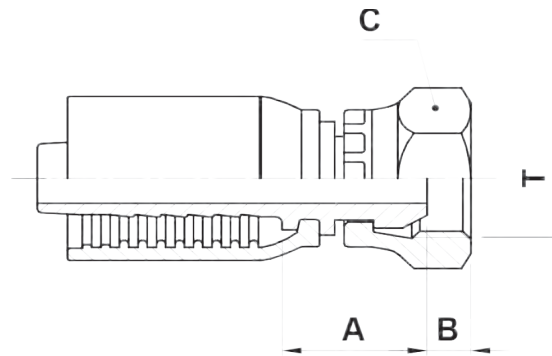

FT-BFS

BSP Female Swivel

USE WITH TEXCEL HOSE SERIES

BR14, TR7, TTR7, TNCR7, TTNCR7, TR8, TTR8, TNCR8

ONE PIECE FITTING

CODE	SIZE	HOSE		THREAD SIZE	A		B		C			Box Qty
		INCH	DN		[in]	[mm]	[in]	[mm]	[in]	 [in]	[mm]	
FT-0606-BFS	06	3/8	10	3/8" - 19	0.73	18.5	0.24	6.0	0.87	7/8	22.0	30
FT-0808-BFS	08	1/2	12	1/2" - 14	0.83	21.0	0.26	6.5	1.07	1 1/16	27.0	25