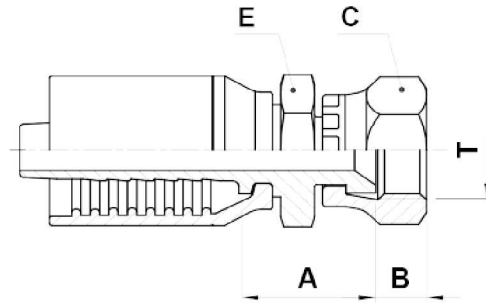

FT-JFS-S

JIC Female Swivel Stainless Steel

USE WITH TEXCEL HOSE SERIES

BR14, TR7, TTR7, TNCR7, TTNCR7, TR8, TTR8, TNCR8

ONE PIECE FITTING

CODE	HOSE			A		B		E		C		Box Qty			
	SIZE	INCH	DN	THREAD SIZE	[in]	[mm]	[in]	[mm]	[in]	[in]	[mm]		[in]	[in]	[mm]
FT-0808-JFS-S	08	1/2	12	3/4" - 16	1.04	26.5	0.42	10.7	0.75	3/4	19	0.87	7/8	22	40