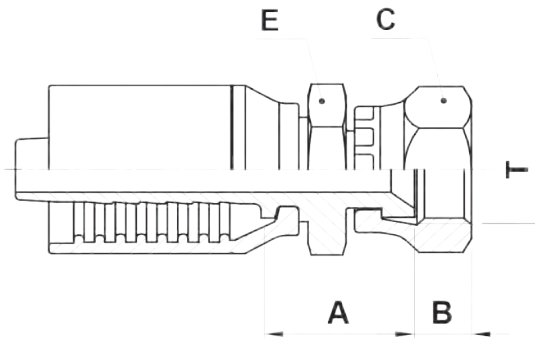

FT-JFS

JIC Female Swivel

USE WITH TEXCEL HOSE SERIES

BR14, TR7, TTR7, TNCR7, TTNCR7, TR8, TTR8, TNCR8

ONE PIECE FITTING

CODE	HOSE		THREAD SIZE	A		B		E	C			Box Qty		
	SIZE INCH	DN		[in]	[mm]	[in]	[mm]		[in]	[in]	[in]		[mm]	
FT-0404-JFS	04 1/4	6	7/16" - 20	0.82	20.8	0.34	8.7	0.55	9/16	14.0	0.55	9/16	14.0	150
FT-0406-JFS	04 1/4	6	9/16" - 18	0.91	23.0	0.37	9.5	0.55	9/16	14.0	0.75	3/4	19.0	50
FT-0606-JFS	06 3/8	10	9/16" - 18	0.91	23.0	0.37	9.5	0.67	11/16	17.0	0.69	11/16	17.5	40
FT-0608-JFS	06 3/8	10	3/4" - 16	1.02	26.0	0.42	10.7	0.75	3/4	19.0	0.87	7/8	22.0	30
FT-0808-JFS	08 1/2	12	3/4" - 16	1.04	26.5	0.42	10.7	0.75	3/4	19.0	0.87	7/8	22.0	40
FT-0810-JFS	08 1/2	12	7/8" - 14	1.12	28.5	0.50	12.7	0.87	7/8	22.0	1.06	1 1/16	27.0	40
FT-1010-JFS	10 5/8	16	7/8" - 14	1.17	29.8	0.50	12.7	0.87	7/8"	22.0	1.06	1 1/16	27.0	30
FT-1212-JFS	12 3/4	19	1 1/16" - 12	1.36	34.5	0.56	14.3	1.06	1 1/16	27.0	1.26	1 1/4	32.0	20
FT-1616-JFS	16 1	25	1 5/16" - 12	1.40	35.5	0.63	16.0	1.26	1 1/4	32.0	1.50	1 1/2	38.0	12