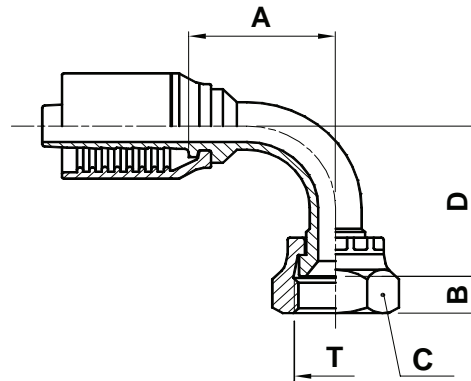

# FT-JFS90M

JIC Female Swivel 90° Bent Tube Medium Drop

## USE WITH TEXCEL HOSE SERIES

BR14, TR7, TTR7, TNCR7, TTNCR7, TR8, TTR8, TNCR8

ONE PIECE FITTING

CODE	HOSE			THREAD SIZE	A		B		D		C		Box Qty	
	SIZE INCH	DN			[in]	[mm]	[in]	[mm]	[in]	[mm]	[in]	 [in]		[mm]
FT-0404-JFS90M	03 1/4	6		7/16" - 20	1.00	25.3	0.34	8.7	0.96	24.5	0.55	9/16	14.0	100
FT-0606-JFS90M	06 3/8	10		9/16" - 18	1.09	27.8	0.37	9.5	0.91	23.0	0.75	3/4	19.0	25
FT-0808-JFS90M	08 1/2	12		3/4" - 16	1.56	39.5	0.42	10.7	1.18	30.0	0.87	7/8	22.0	30