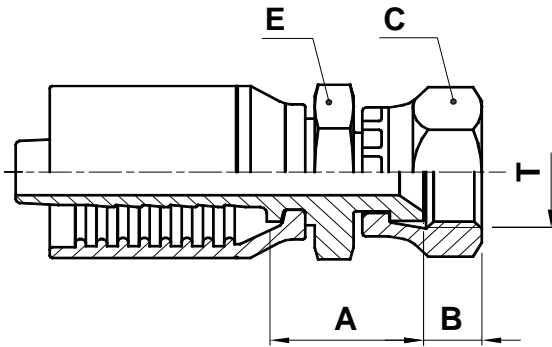

FT-JISS

JIS Female Swivel 30° Seat

USE WITH TEXCEL HOSE SERIES

BR14, TR7, TTR7, TNCR7, TTNCR7, TR8, TTR8, TNCR8

ONE-PIECE NO-SKIVE FITTING

CODE	HOSE			THREAD SIZE	A		B		E		C		Box Qty		
	SIZE	INCH	DN		[in]	[mm]	[in]	[mm]	[in]	[in]	[mm]	[in]		[in]	[mm]
FT-0606-JISS	06	3/8	10	3/8" - 19	0.87	22.0	0.37	9.5	0.75	3/4"	19.0	0.87	7/8	22.0	30