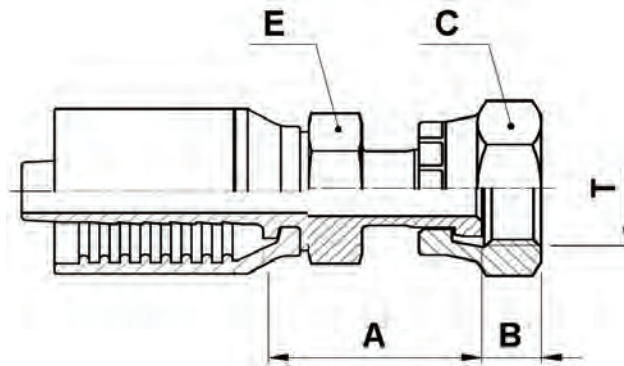

FT-OFS

ORFS Female Swivel

USE WITH TEXCEL HOSE SERIES

BR14, TR7, TTR7, TNCR7, TTNCR7, TR8, TTR8, TNCR8

ONE PIECE FITTING

CODE	HOSE			THREAD SIZE	A		B		E		C		Box Qty		
	SIZE	INCH	DN		[in]	[mm]	[in]	[mm]	[in]	↗[in]	[mm]	[in]		↗[in]	[mm]
FT-0606-OFS	06	3/8	10	1 1/16" - 16	1.26	32.0	0.37	9.5	0.67	1 1/16	17.0	0.87	7/8	22.0	30
FT-0608-OFS	06	3/8	10	1 3/16" - 16	1.44	36.5	0.43	11.0	0.75	3/4	19.0	0.95	1 5/16	24.0	25