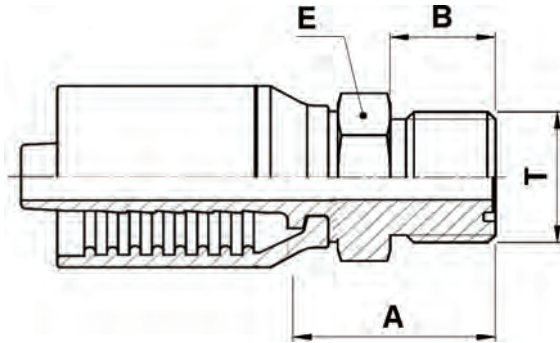

FT-OM

ORFS Male

USE WITH TEXCEL HOSE SERIES

BR14, TR7, TTR7, TNCR7, TTNCR7, TR8, TTR8, TNCR8

ONE-PIECE NO-SKIVE FITTING

CODE	SIZE	HOSE		THREAD SIZE	A		B		E	E	E	Box Qty
		INCH	DN		[in]	[mm]	[in]	[mm]				
FT-0606-OM	06	3/8	10	1 1/16" - 16	1.04	26.5	0.44	12.8	0.75	3/4	19.0	50
FT-0608-OM	06	3/8	10	1 3/16" - 16	1.14	29.0	0.50	12.8	0.87	7/8	22.0	25