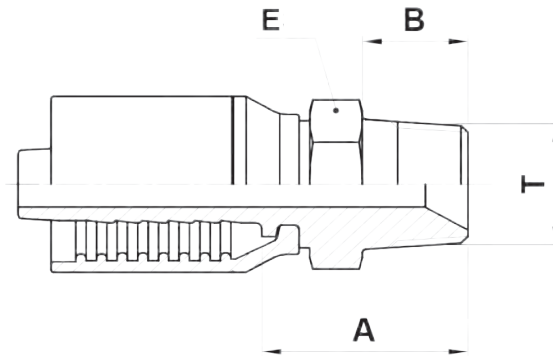

# FT-PM

NPT Male Pipe

## USE WITH TEXCEL HOSE SERIES

BR14, TR7, TTR7, TNCR7, TTNCR7, TR8, TTR8, TNCR8

ONE PIECE FITTING

CODE	SIZE	HOSE		THREAD SIZE	A		B		E		Box Qty	
		INCH	DN		[in]	[mm]	[in]	[mm]	[in]	[in]		[mm]
FT-0202-PM	02	1/8	3	1/8" - 27	0.82	20.8	0.37	9.5	0.44	7/16	11.1	100
FT-0402-PM	04	1/4	6	1/8" - 27	0.87	22.0	0.37	9.5	0.55	9/16	14.0	50
FT-0404-PM	04	1/4	6	1/4" - 18	1.04	26.5	0.55	14.0	0.55	9/16	14.0	50
FT-0604-PM	06	3/8	10	1/4" - 18	1.04	26.5	0.55	14.0	0.67	11/16	17.0	30
FT-0606-PM	06	3/8	10	3/8" - 18	1.10	28.0	0.55	14.0	0.75	3/4	19.0	30
FT-0806-PM	08	1/2	12	3/8" - 18	1.12	28.5	0.55	14.0	0.75	3/4	19.0	25
FT-0808-PM	08	1/2	12	1/2" - 14	1.32	33.5	0.75	19.0	0.87	7/8	22.0	25
FT-1008-PM	10	5/8	16	1/2" - 14	1.32	33.5	0.75	19.0	0.95	15/16"	24.0	40
FT-1212-PM	12	3/4	19	3/4" - 14	1.63	41.5	0.75	19.0	1.06	1 1/16	27.0	25
FT-1616-PM	16	1	25	1" - 11 1/2	1.89	48.0	0.94	24.0	1.42	1 1/16	36.0	12