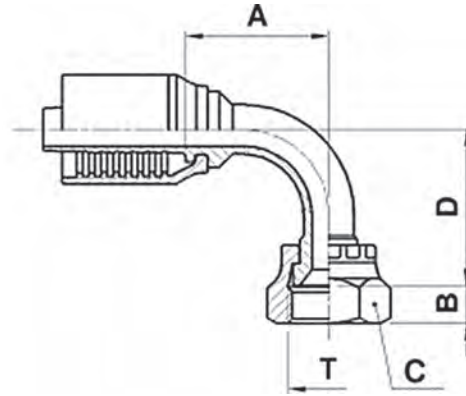

# FT-SFS90M

SAE Female Swivel 90° Bent Tube Medium Drop

## USE WITH TEXCEL HOSE SERIES

BR14, TR7, TTR7, TNCR7, TTNCR7, TR8, TTR8, TNCR8

ONE PIECE FITTING

CODE	HOSE			THREAD SIZE	A		B		D		C		Box Qty	
	SIZE	INCH	DN		[in]	[mm]	[in]	[mm]	[in]	[mm]	[in]	[in]		[mm]
FT-1212-SFS90M	12	3/4	19	1 1/8" -14	2.19	51.5	.57	14.4	2.22	56.6	1.26	1 1/4	32.0	10