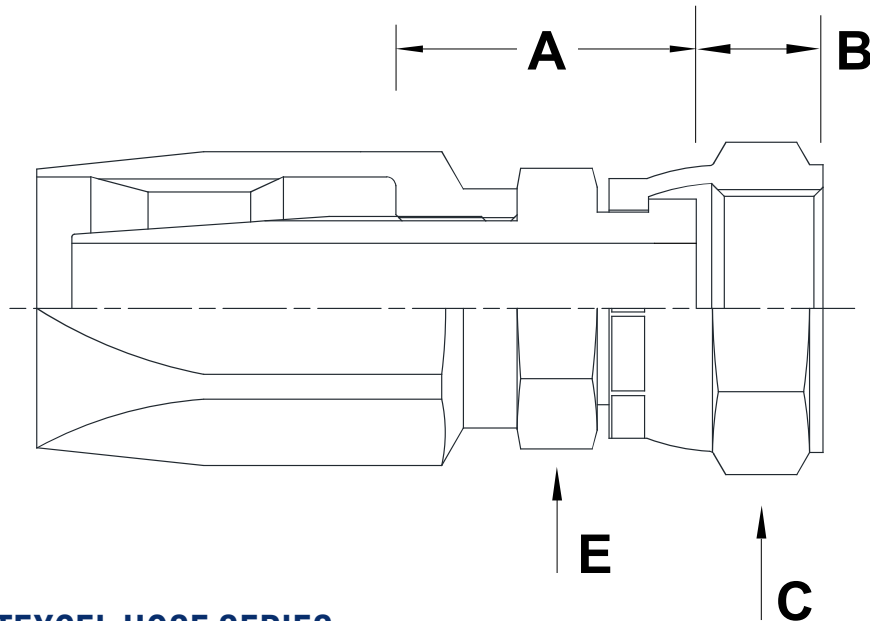

FA5-JFS

JIC FEMALE SWIVEL FIELD ATTACHABLE

USE WITH TEXCEL HOSE SERIES

HBR5, HBHTR5

TWO PIECE FIELD ATTACHABLE FITTING

TEXCEL PART#	HOSE END			THREAD SIZE	A		B		E		C			
	SIZE	INCH	DN		[in]	[mm]	[in]	[mm]	[in]	[in]	[mm]	[in]	[mm]	
FA5-0404-JFS	04	3/16	5	7/16" - 20	1.10	28.0	0.34	8.7	0.56	9/16	14.2	0.56	9/16	14.2
FA5-0505-JFS	05	1/4	6	1/2" - 20	1.18	30.0	0.37	9.5	0.56	9/16	14.2	0.69	11/16	17.4
FA5-0606-JFS	06	5/16	8	9/16" - 18	1.30	33.0	0.37	9.5	0.69	11/16	17.4	0.69	11/16	17.4
FA5-0808-JFS	08	13/32	10	3/4" - 16	1.46	37.0	0.42	10.7	0.87	7/8	22.2	0.87	7/8	22.2
FA5-1010-JFS	10	1/2	12	7/8" - 14	1.42	36.0	0.50	12.7	1.00	1	25.4	1.00	1	25.4
FA5-1212-JFS	12	5/8	16	1 1/16" - 12	1.65	42.0	0.56	14.3	1.25	1 1/4	31.7	1.25	1 1/4	31.7
FA5-1616-JFS	16	7/8	22	1 5/16" - 12	1.97	50.0	0.59	15.1	1.50	1 1/2	38.1	1.50	1 1/2	38.1
FA5-2020-JFS	20	1 1/8	28	1 5/8" - 12	1.42	36.0	0.63	15.9	2.00	2	50.8	2.00	2	50.8
FA5-2424-JFS	24	1 3/8	35	1 7/8" - 12	1.65	42.0	0.73	18.6	2.25	2 1/4	57.1	2.25	2 1/4	57.1
FA5-3232-JFS	32	1 13/16	46	2 1/2" - 12	1.97	50.0	0.94	23.8	2.50	2 1/2	63.5	2.87	2 7/8	73.0