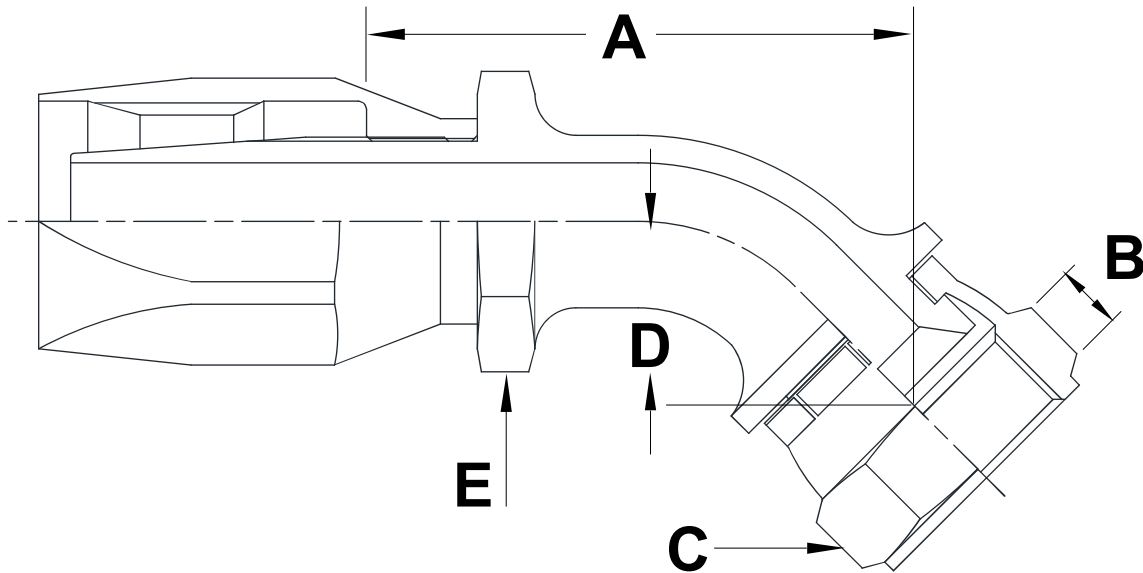

FA5-JFS45

JIC FEMALE SWIVEL 45° BENT TUBE FIELD ATTACHABLE

USE WITH TEXCEL HOSE SERIES

HBR5, HBHTR5

TWO PIECE FIELD ATTACHABLE FITTING

TEXCEL PART#	HOSE END			THREAD SIZE	A		B		D		E		C			
	SIZE	INCH	DN		[in]	[mm]	[in]	[mm]	[in]	[mm]	[in]	[in]	[mm]	[in]	[in]	[mm]
FA5-0404-JFS45	04	3/16	5	7/16" - 20	1.34	34.0	0.34	8.7	0.51	13.0	0.55	9/16	14.0	0.56	9/16	14.2
FA5-0606-JFS45	06	5/16	8	9/16" - 18	1.42	36.0	0.37	9.5	0.63	16.0	0.67	11/16	17.0	0.69	11/16	17.4
FA5-0808-JFS45	08	13/32	10	3/4" - 16	1.73	44.0	0.42	10.7	0.75	19.0	0.75	3/4	19.0	0.87	7/8	22.2
FA5-1010-JFS45	10	1/2	12	7/8" - 14	2.13	54.0	0.50	12.7	0.75	19.0	0.87	7/8	22.0	1.00	1	25.4
FA5-1212-JFS45	12	5/8	16	1 1/8" - 12	2.76	70.0	0.56	14.3	1.02	26.0	1.25	1 1/4	31.7	1.25	1 1/4	31.7
FA5-1616-JFS45	16	7/8	22	1 5/16" - 12	3.19	81.0	0.59	15.1	1.22	31.0	1.50	1 1/2	38.1	1.50	1 1/2	38.1