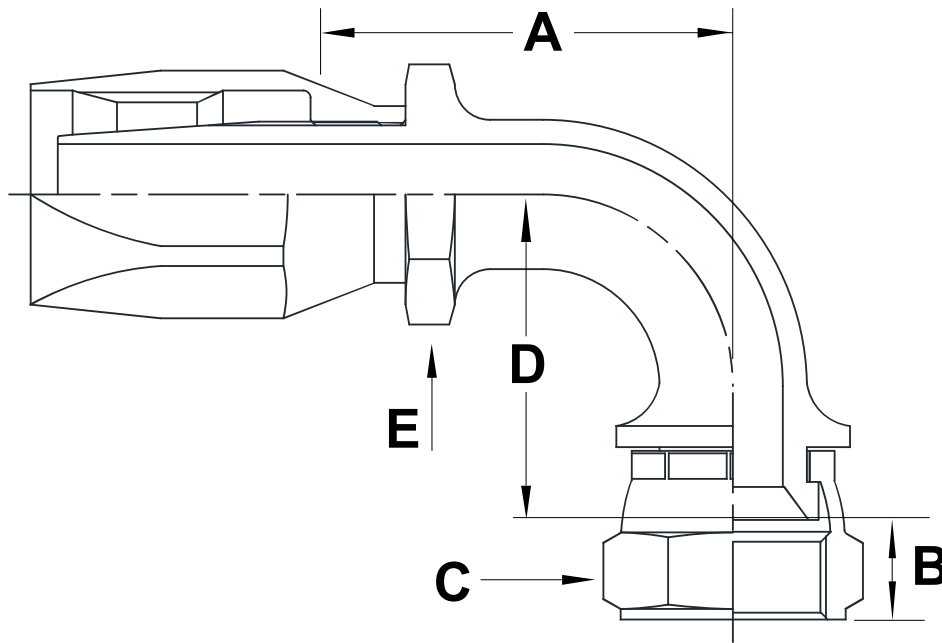

FA5-JFS90

JIC FEMALE SWIVEL 90° BENT TUBE FIELD ATTACHABLE

USE WITH TEXCEL HOSE SERIES

HBR5, HBHTR5

TWO PIECE FIELD ATTACHABLE FITTING

TEXCEL PART#	HOSE END			THREAD SIZE	A		B		D		E		C			
	SIZE	INCH	DN		[in]	[mm]	[in]	[mm]	[in]	[mm]	[in]	[in]	[mm]	[in]	[in]	[mm]
FA5-0404-JFS90	04	3/16	5	7/16" - 20	1.06	27.0	0.34	8.7	0.94	24.0	0.55	9/16	14.0	0.56	9/16	14.2
FA5-0606-JFS90	06	5/16	8	9/16" - 18	1.18	30.0	0.37	9.5	1.14	29.0	0.67	11/16	17.0	0.69	11/16	17.4
FA5-0808-JFS90	08	13/32	10	3/4" - 16	1.46	37.0	0.42	10.7	1.22	31.0	0.75	3/4	19.0	0.87	7/8	22.2
FA5-1010-JFS90	10	1/2	12	7/8" - 14	1.93	49.0	0.50	12.7	1.38	35.0	0.87	7/8	22.0	1.00	1	25.4
FA5-1212-JFS90	12	5/8	16	1 1/16" - 12	2.40	61.0	0.56	14.3	1.97	50.0	1.25	1 1/4	31.7	1.25	1 1/4	31.7
FA5-1616-JFS90	16	7/8	22	1 5/16" - 12	3.07	78.0	0.59	15.1	2.44	62.0	1.50	1 1/2	38.1	1.50	1 1/2	38.1