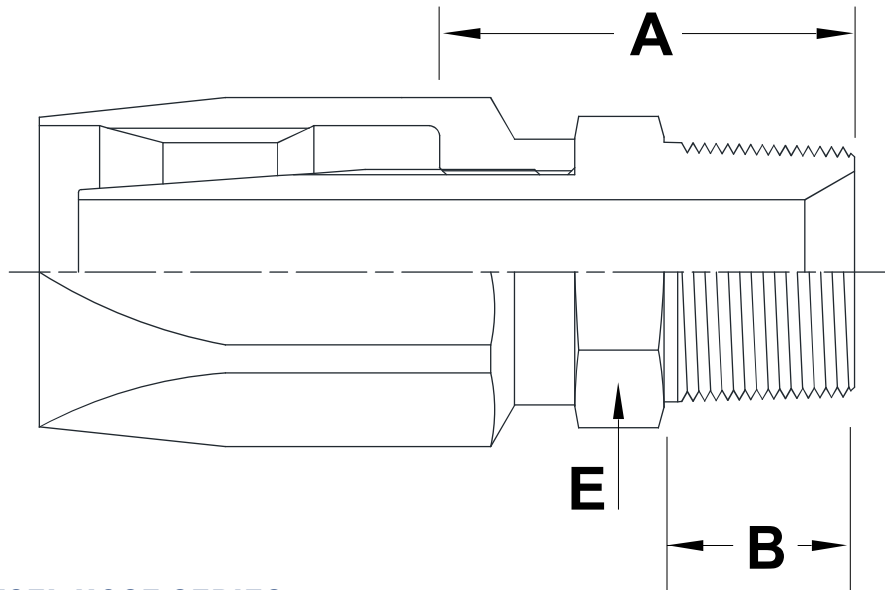

FA5-PM

NPT MALE FIELD ATTACHABLE

USE WITH TEXCEL HOSE SERIES

HBR5, HBHTR5

TWO PIECE FIELD ATTACHABLE FITTING

TEXCEL PART#	HOSE END			THREAD SIZE	A		B		E		
	SIZE	INCH	DN		[in]	[mm]	[in]	[mm]	[in]	[in]	[mm]
FA5-0404-PM	04	3/16	5	1/4" - 18	1.06	27.0	0.55	14.0	0.56	9/16	14.2
FA5-0606-PM	06	5/16	8	3/8" - 18	1.18	30.0	0.55	14.0	0.69	1/4	17.4
FA5-0808-PM	08	13/32	10	1/2" - 14	1.54	39.0	0.75	19.0	0.87	7/8	22.2
FA5-1008-PM	10	1/2	12	1/2" - 14	1.50	38.0	0.75	19.0	0.86	7/8	21.9
FA5-1212-PM	12	5/8	16	3/4" - 14	1.65	42.0	0.75	19.0	1.06	1 1/4	26.9
FA5-1616-PM	16	7/8	22	1" - 11 1/2	1.89	48.0	0.94	24.0	1.50	1 1/2	38.1
FA5-2020-PM	20	1 1/8	28	1 1/4" - 11 1/2	1.89	48.0	0.96	24.5	2.00	2	50.8
FA5-2424-PM	24	1 3/8	35	1 1/2" - 11 1/2	1.89	48.0	1.02	26.0	2.09	2 1/8	53.0
FA5-3232-PM	32	1 13/16	46	2" - 11 1/2	2.09	53.0	1.01	25.7	2.50	2 1/2	63.5