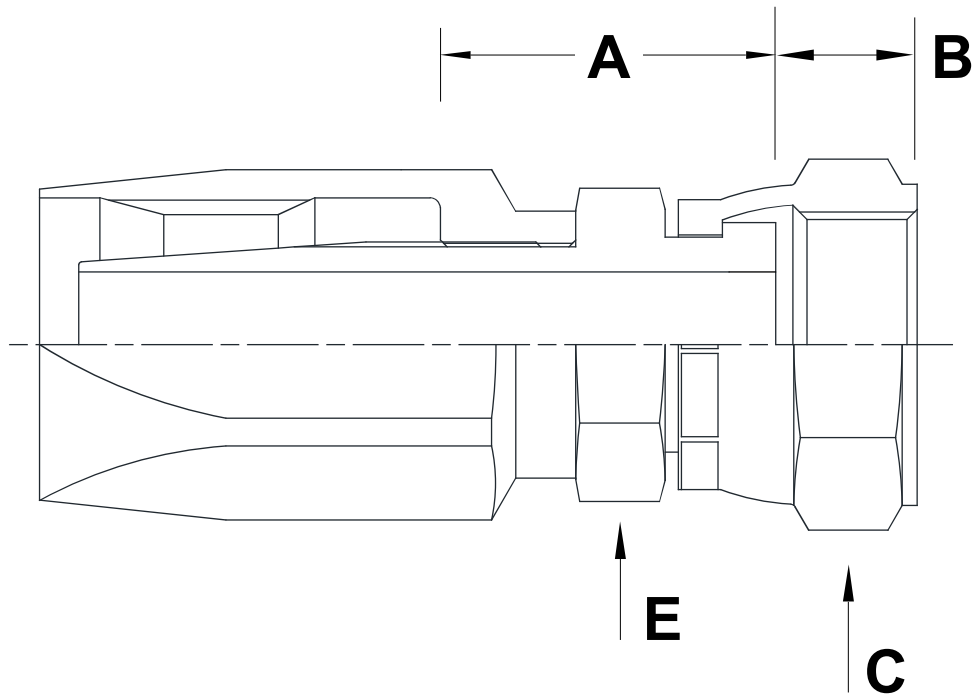

# FA5-SFS

SAE FEMALE SWIVEL FIELD ATTACHABLE

## USE WITH TEXCEL HOSE SERIES

HBR5, HBHTR5

TWO PIECE FIELD ATTACHABLE FITTING

TEXCEL PART#	HOSE END			THREAD SIZE	A		B		E		C			
	SIZE	INCH	DN		[in]	[mm]	[in]	[mm]	[in]	[in]	[mm]	[in]	[in]	[mm]
FA5-0606-SFS	06	5/16	8	5/8" - 18	1.22	31.0	0.35	9.0	0.69	1 1/16	17.4	0.69	1 1/16	17.4